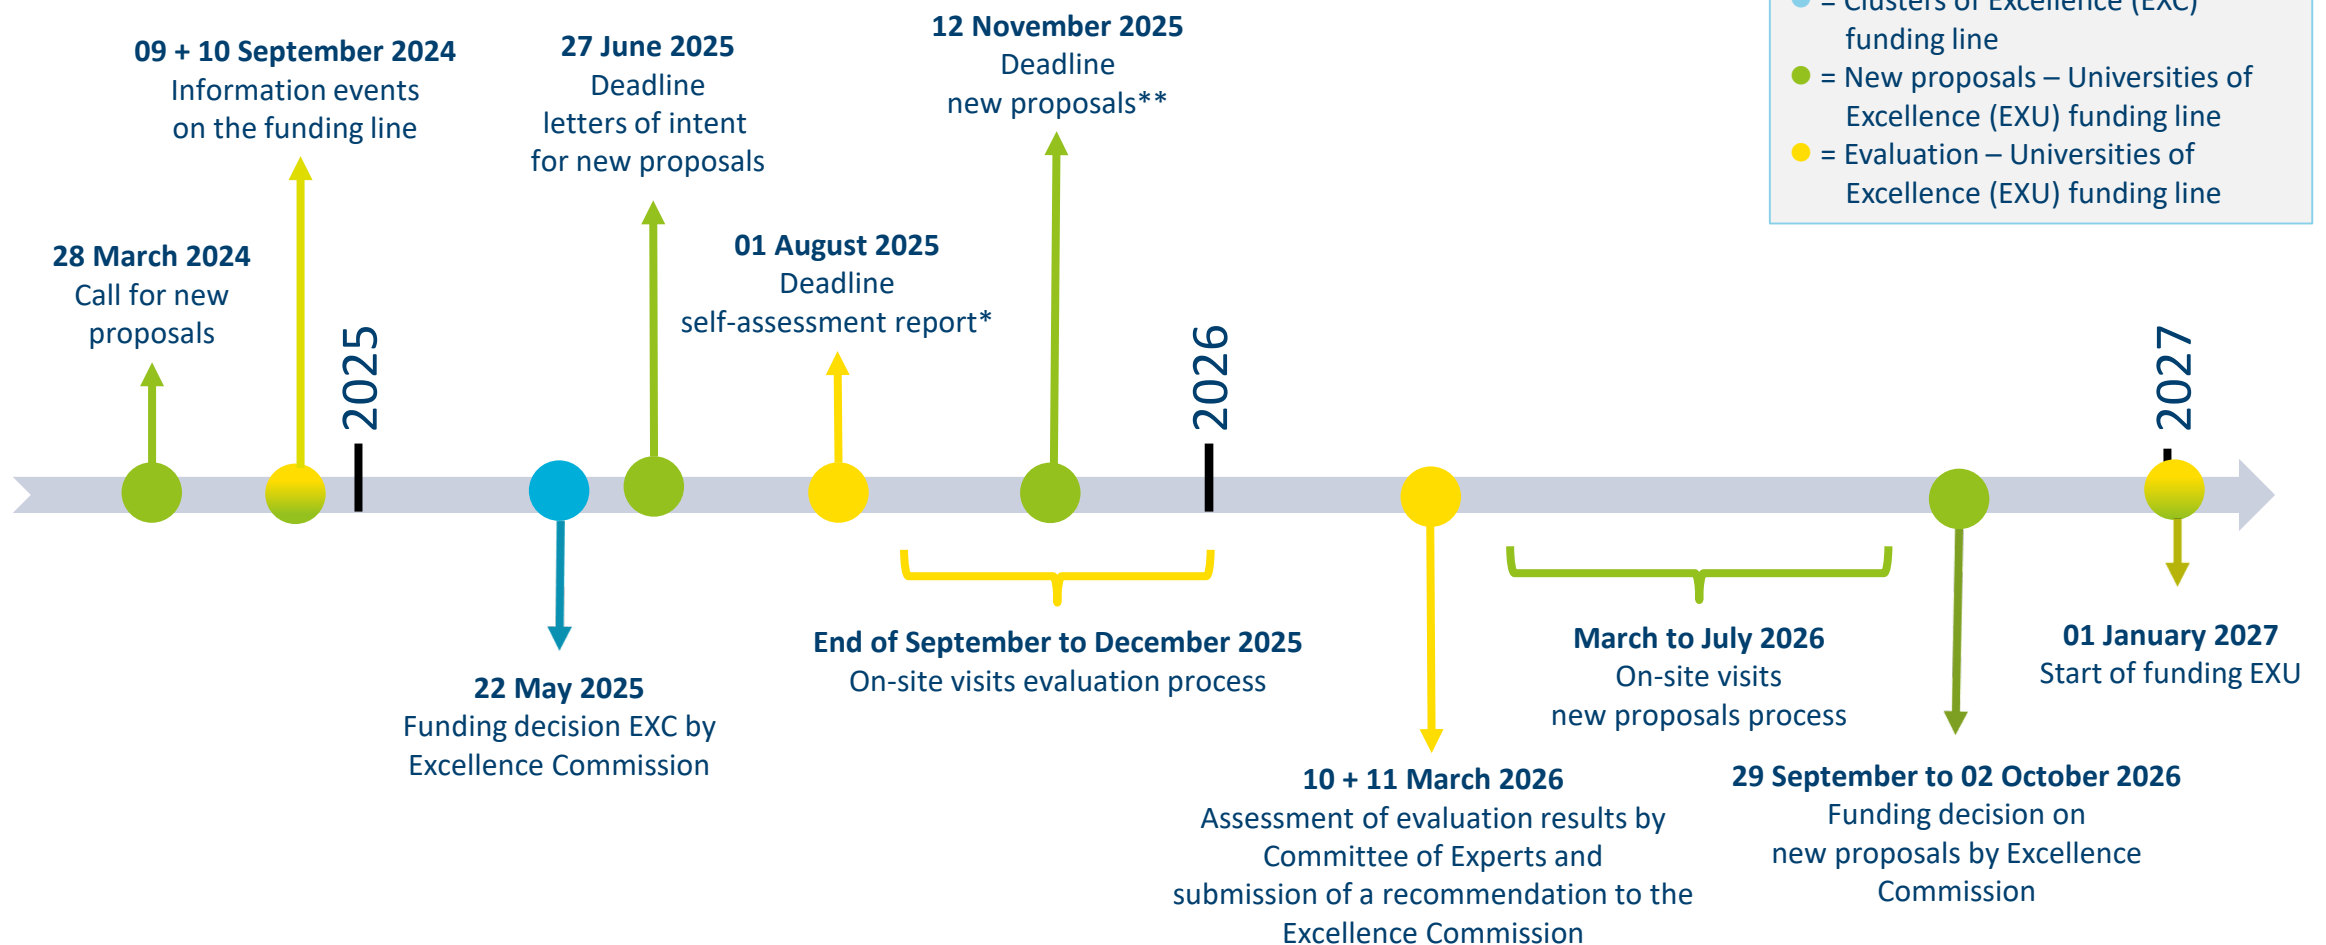

Clusters of Excellence funding line

Timeline for the Excellence Strategy until 2027

Universities of Excellence funding line

Legend

- = Clusters of Excellence (EXC) funding line
- = New proposals – Universities of Excellence (EXU) funding line
- = Evaluation – Universities of Excellence (EXU) funding line

* Further information on the cut-off deadline can be found in the guidelines for evaluation.
 ** Further information on the cut-off deadline can be found in the proposal template.